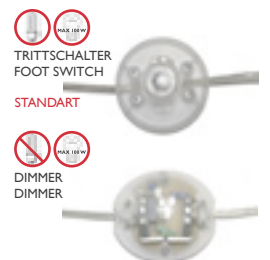

VEILCHEN•VIOLET•VIOLET
RAL 4005

FERRARIROT•RED•ROUGE
RAL 3027

SCHWARZ•BLACK•NOIR
RAL 9005

TRITTSCHALTER
FOOT SWITCH
STANDART

DIMMER
DIMMER

FATSOPHIE

SIZE 198 X 70 X 70 CM • MAX 180 W • INCLUDING A DIMMER • AVAILABLE IN 6 COLOURS
AVAILABLE ALSO WITH A FOOT SWITCH WHICH ALLOWS ENERGY SAVING BULBS
MADE OF POWDERCOATED STEEL WIRE AND CHINTZ-COVERED SHADE